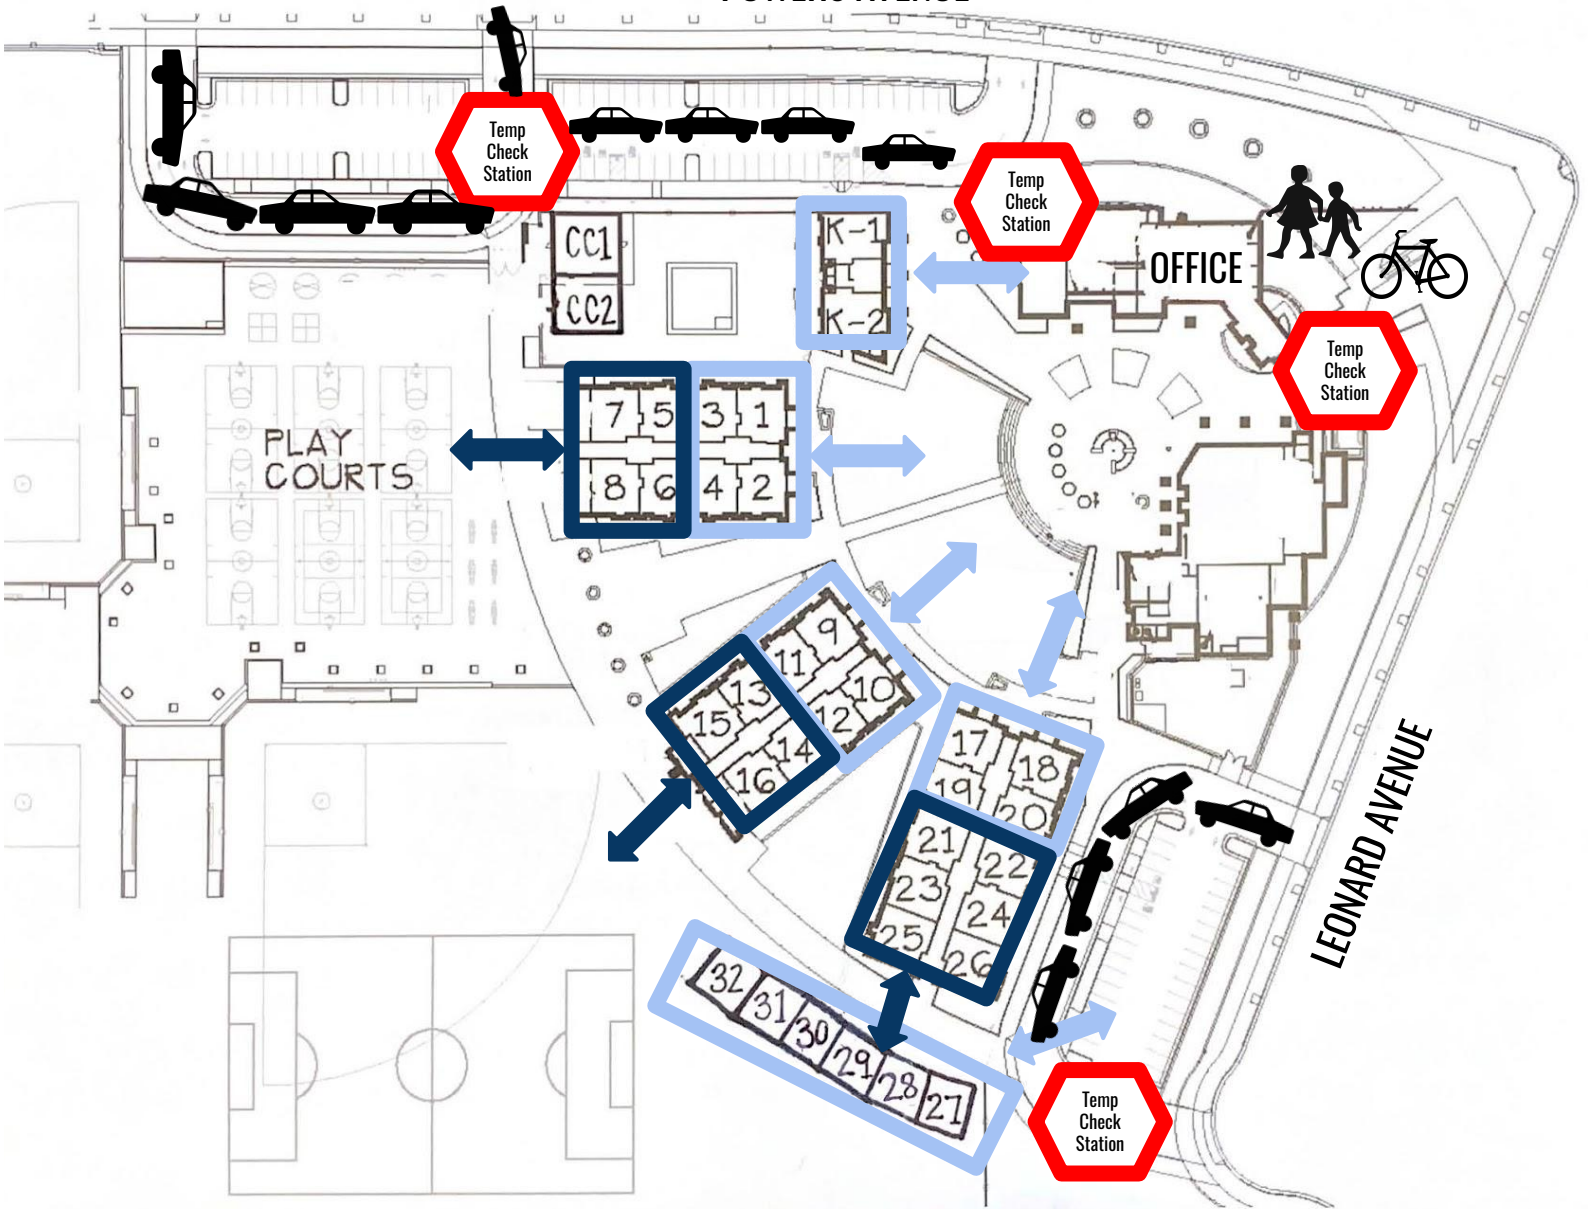

# Bud Rank Elementary Entrance & Exit Flow Temperature Check Station Locations

POWERS AVENUE

LEONARD AVENUE